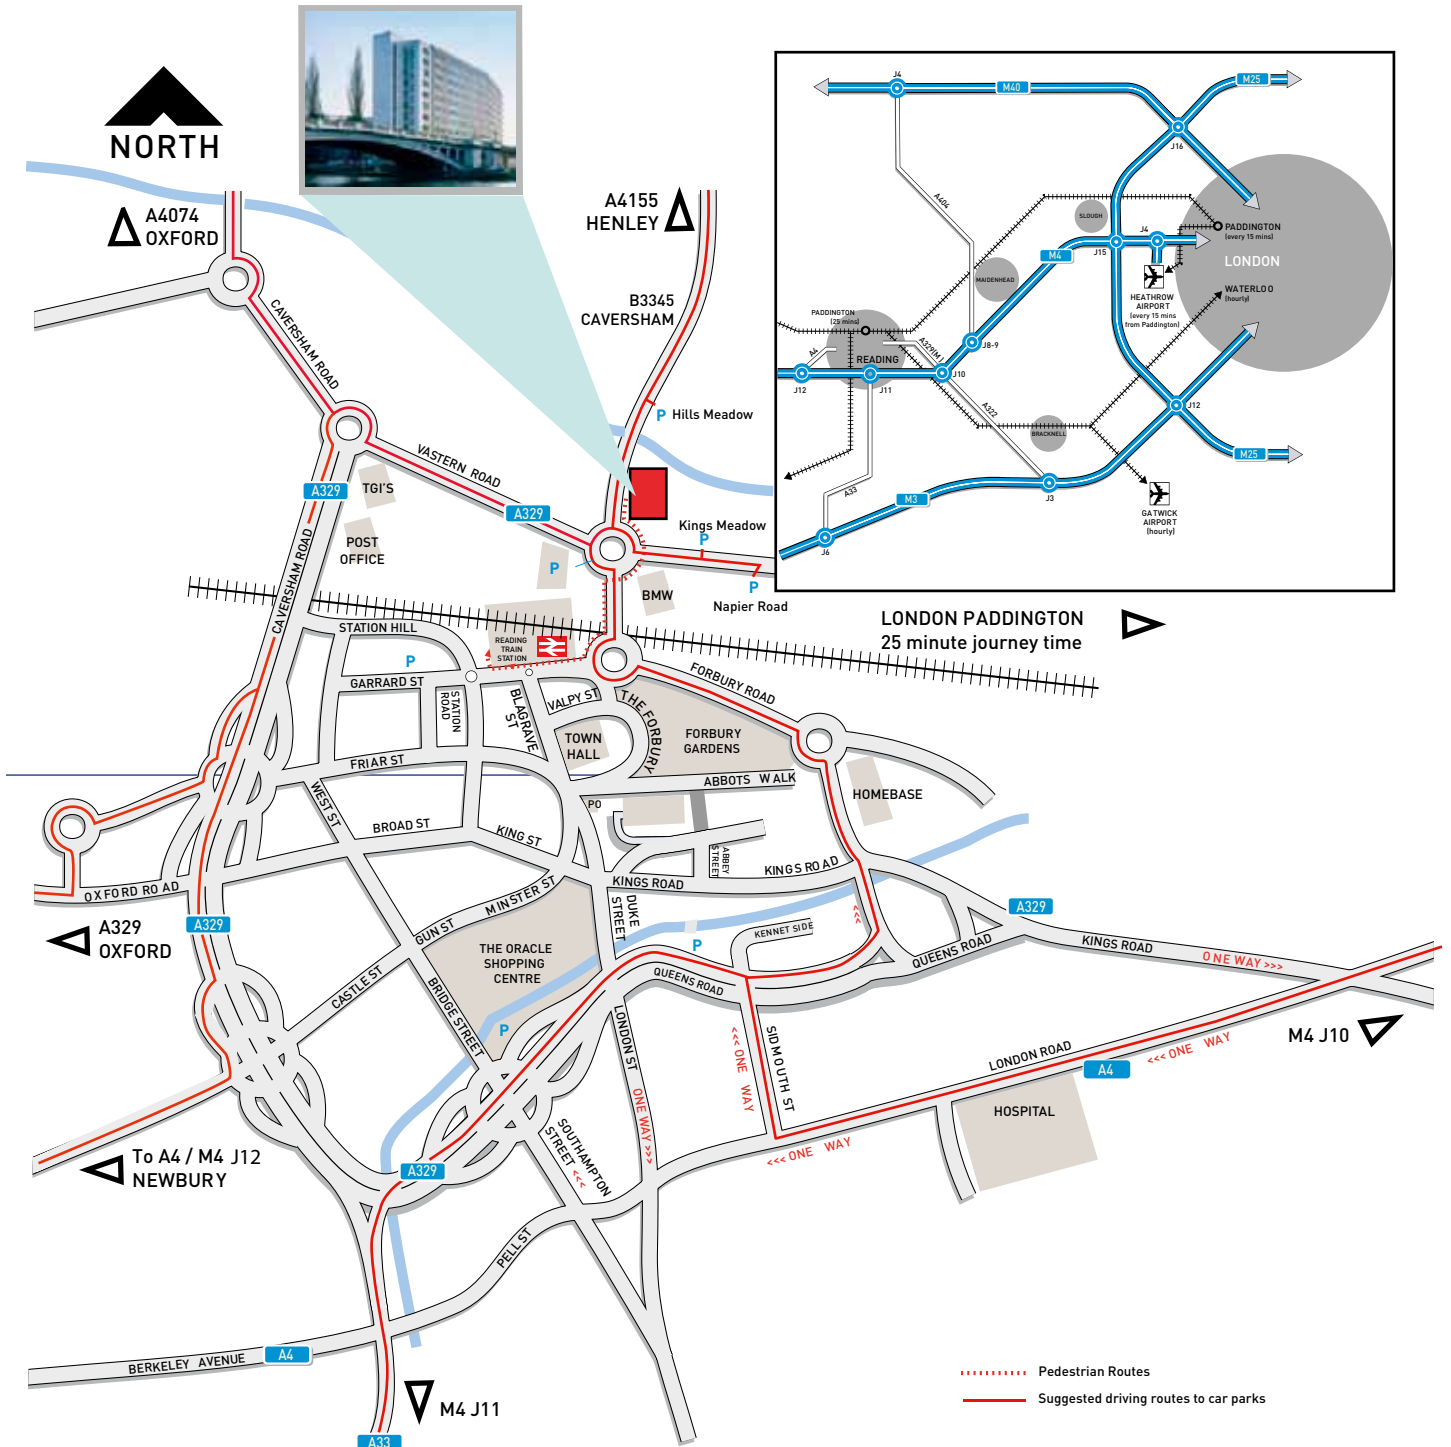

UNIT4 Collaboration Software Limited

9th Floor, Reading Bridge House, George Street, RG1 8LS, UK
Tel: +44 (0)118 902 8500

READING BRIDGE HOUSE

Reading Bridge House is located a few minutes walk from Reading Station, overlooking Reading Bridge and the River Thames.

By Rail:

Reading Bridge House is a 5 minute walk from Reading Train station. Exit the station from the main entrance and turn left. Head around the station, past the Rail Air bus area and continue past the Apex Plaza (the big pink building on your left). Turn left at the main roundabout and walk under the railway bridge. After the bridge, turn to the right and cross the road (towards the BMW showroom). Cross King's Meadow Road to Reading Bridge House. Follow the path left to the entrance on the bridge. (Due to roadworks under the bridge please follow diversion signs)

By Road:

Please follow map showing recommended routes. Please note roadworks at J11 may mean a change to these instructions. If so, please follow diversion instructions.

If you have arranged parking, turn first left into the car park under Reading Bridge House and press the buzzer, or continue onto one of the nearby public car parks. Please note parking is limited onsite and generally not available.

By Air:

London Heathrow Airport is within easy reach of Reading (40 minutes by car) and has regular scheduled flights to all parts of the UK, Europe and international destinations.

On Arrival:

Visitors are requested to make their way directly to the 9th Floor, turn right through the double doors and report to UNIT4 reception.